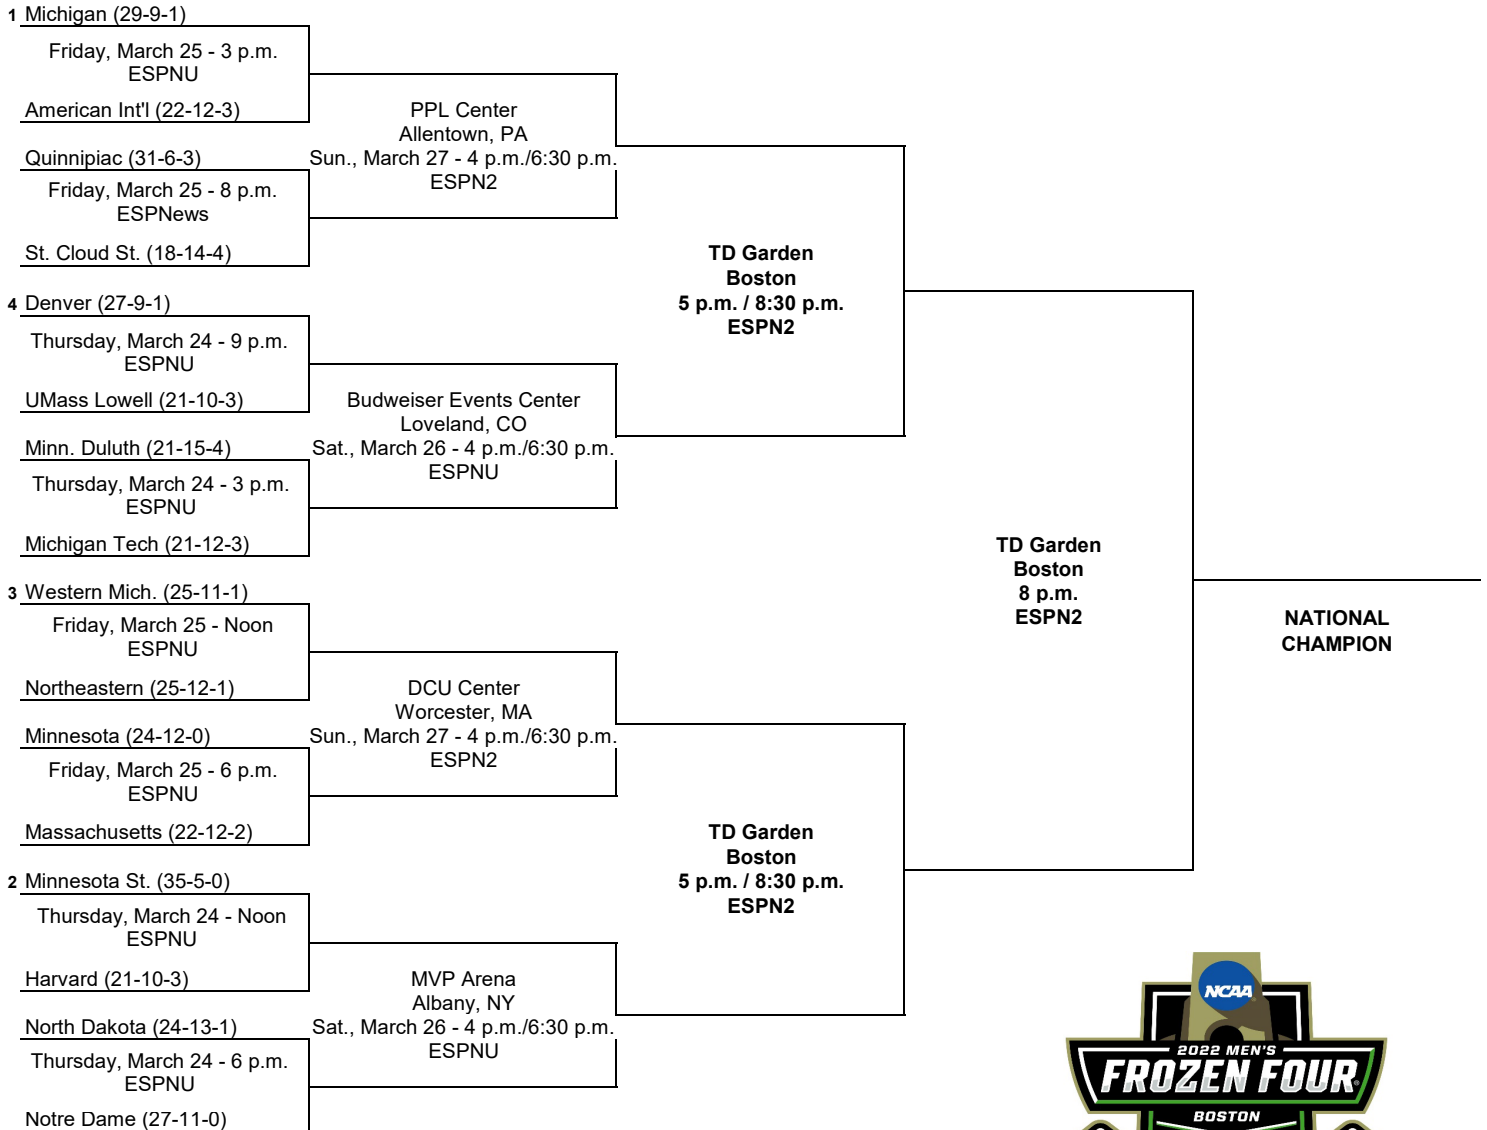

2022 NCAA Division I Men's Ice Hockey Championship

Regionals
March 24-27

Semifinals
April 7

Championship
April 9

Albany Seeds

1. Minnesota St. (35-5-0)
2. North Dakota (24-13-1)
3. Notre Dame (27-11-0)
4. Harvard (21-10-3)

Allentown Seeds

1. Michigan (29-9-1)
2. Quinnipiac (31-6-3)
3. St. Cloud St. (18-14-4)
4. American Int'l (22-12-3)

Loveland Seeds

1. Denver (27-9-1)
2. Minn. Duluth (21-15-4)
3. Michigan Tech (21-12-3)
4. UMass Lowell (21-10-3)

Worcester Seeds

1. Western Mich. (25-11-1)
2. Minnesota (24-12-0)
3. Massachusetts (22-12-2)
4. Northeastern (25-12-1)

All times are Eastern time.
Information subject to change.

© 2022 National Collegiate Athletic Association. No commercial use without the NCAA's written permission.